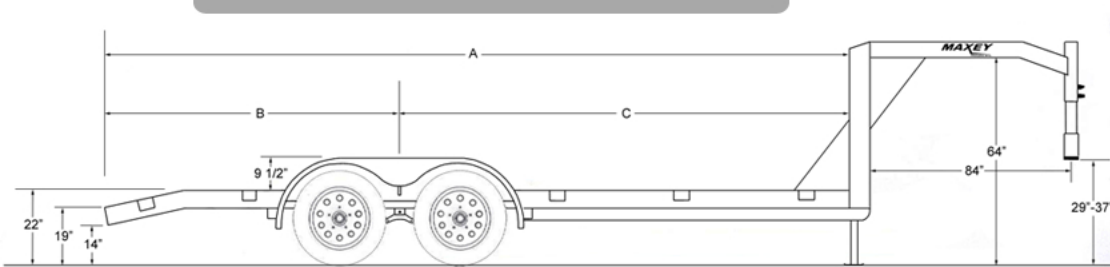

# 83" ECONOMY STEEL FLOOR CH GN (CSR)

www.maxeytrailers.com

DIMENSIONS							
LENGTH	A	B	C	LENGTH	A	B	C
14'	168"	67"	101"	18'	216"	86"	130"
16'	192"	77"	115"	20'	240"	96"	144"

**MAXEY**  
 WE CAN DO IT!  
 TRAILERS MFG.