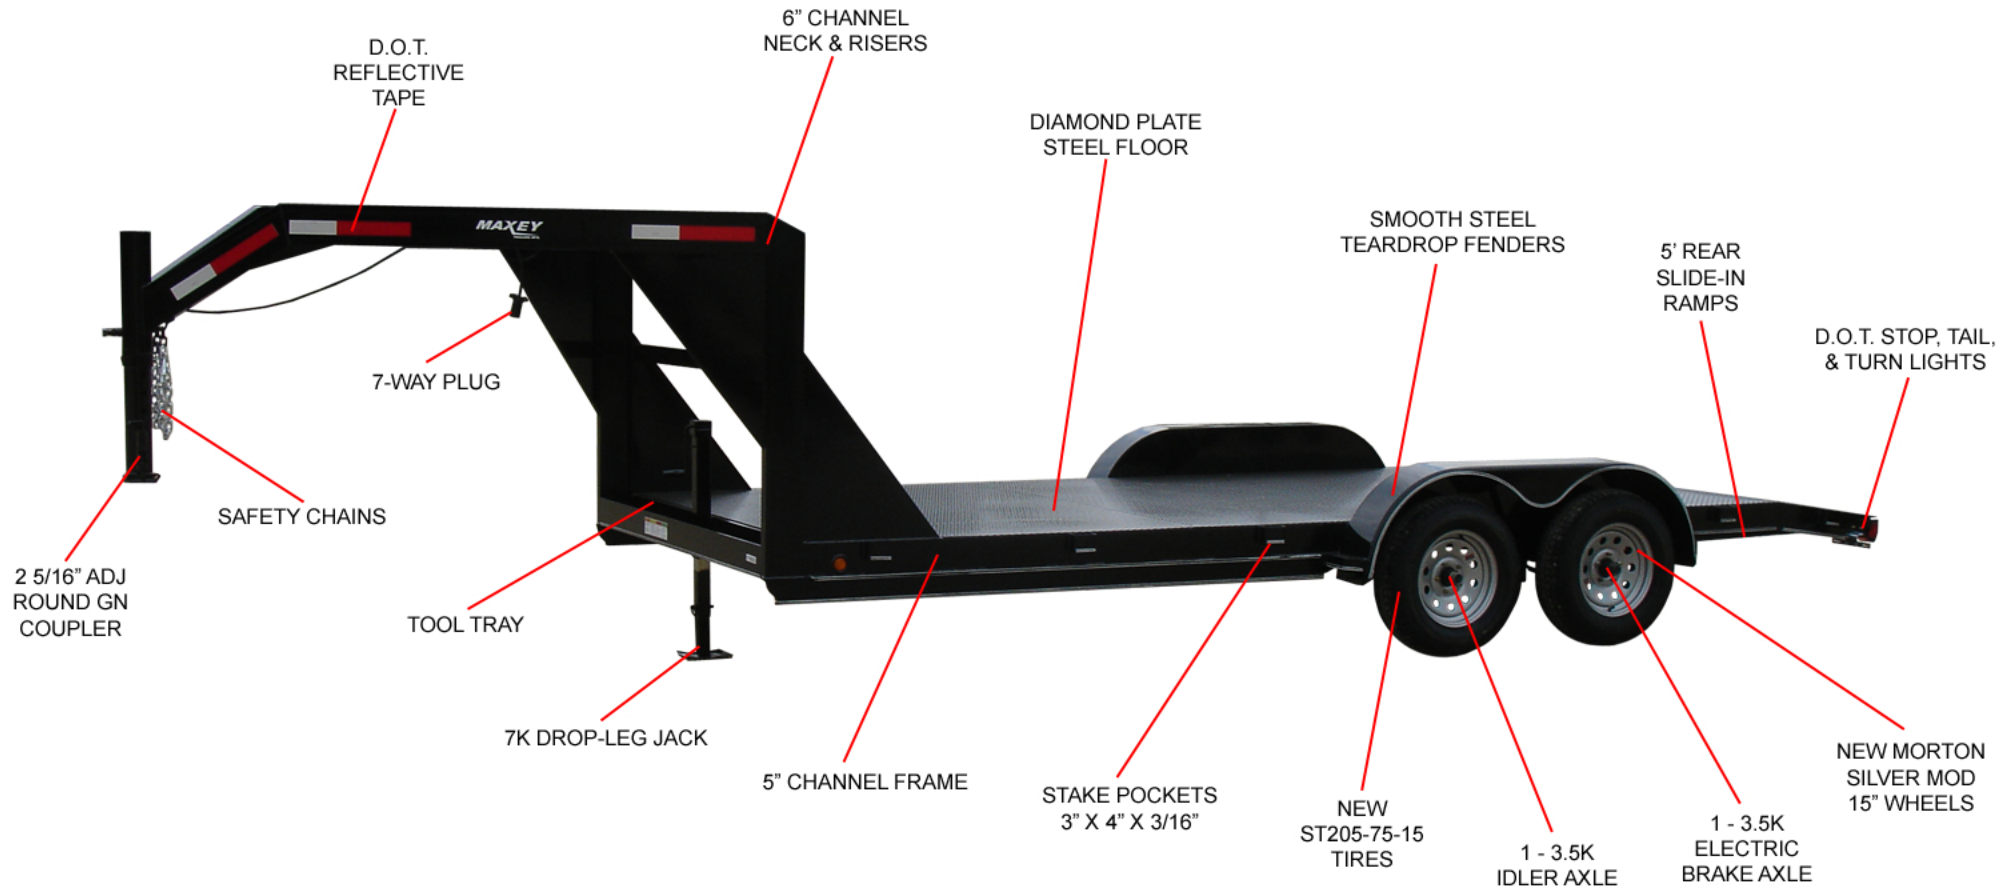

# 83" ECONOMY STEEL FLOOR CH GN (CSR)

www.maxeytrailers.com

DIMENSIONS							
LENGTH	A	B	C	LENGTH	A	B	C
14'	168"	67"	101"	18'	216"	86"	130"
16'	192"	77"	115"	20'	240"	96"	144"

**MAXEY**  
 WE CAN DO IT!  
 TRAILERS MFG.